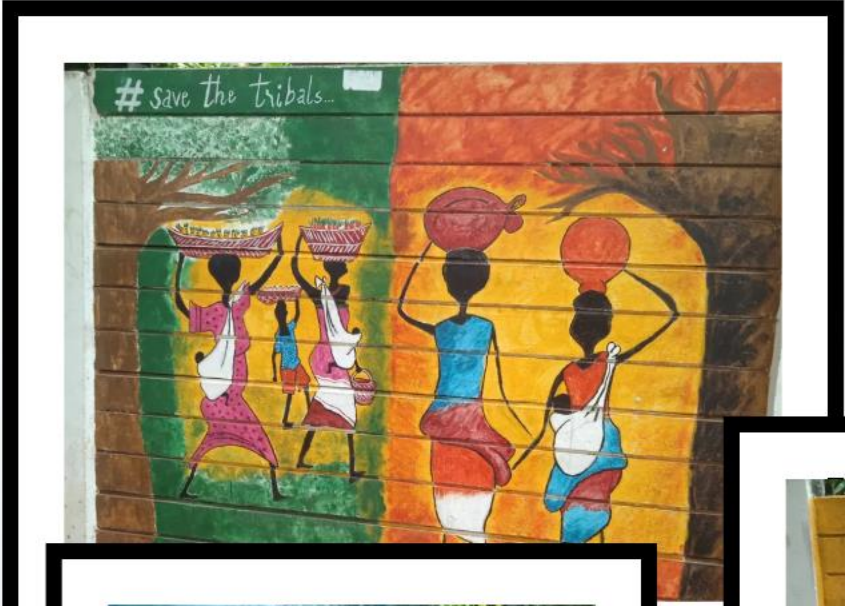

Here is a preview of campus art at Lead.

LEAD

LEAD COLLEGE OF MANAGEMENT

ART  
MEETS  
NATURE

Heard of a 24/7/365 campus ? We are that . Fully residential. 650+ stakeholders. Right near Dhoni forests, even elephants visit us occasionally ! Truly nature at its best! We have a farm,camel, emus, ducks, geese, parrots, horse, koi, turkey, even a rock python and a few colour-changing chameleons. And yes, we are sure to have some two-legged assess and monkeys too. All presided by our Labrador and our newest family member, the furry cat.